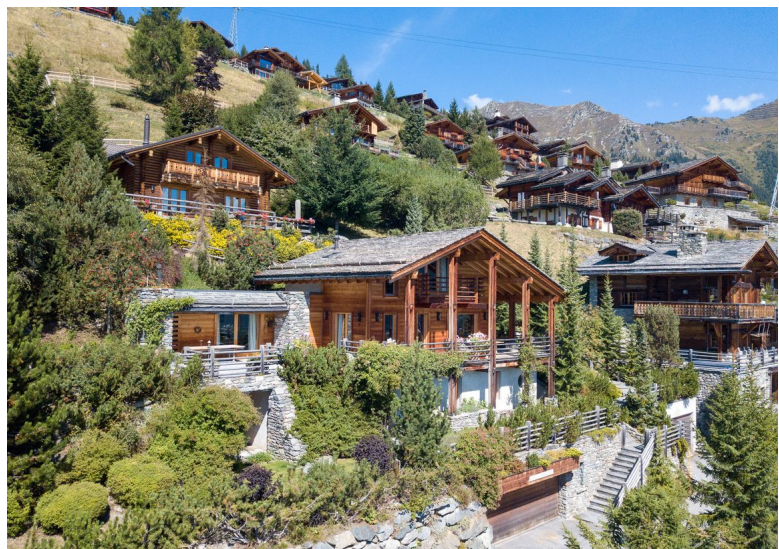

SUPERB CHALET IN A MAJESTIC SETTING

Chalet Roche aux Loups

6 Rooms

VERBIER
besson
IMMOBILIER

besson immobilier SA
Rte de Verbier Station 63
CP 455
CH-1936 Verbier

contact for visiting
Mrs. Anne CORTHAY
Tel. : +41 27 775 30 62
E-mail : vente@besson.ch

WWW.BESSON.CH